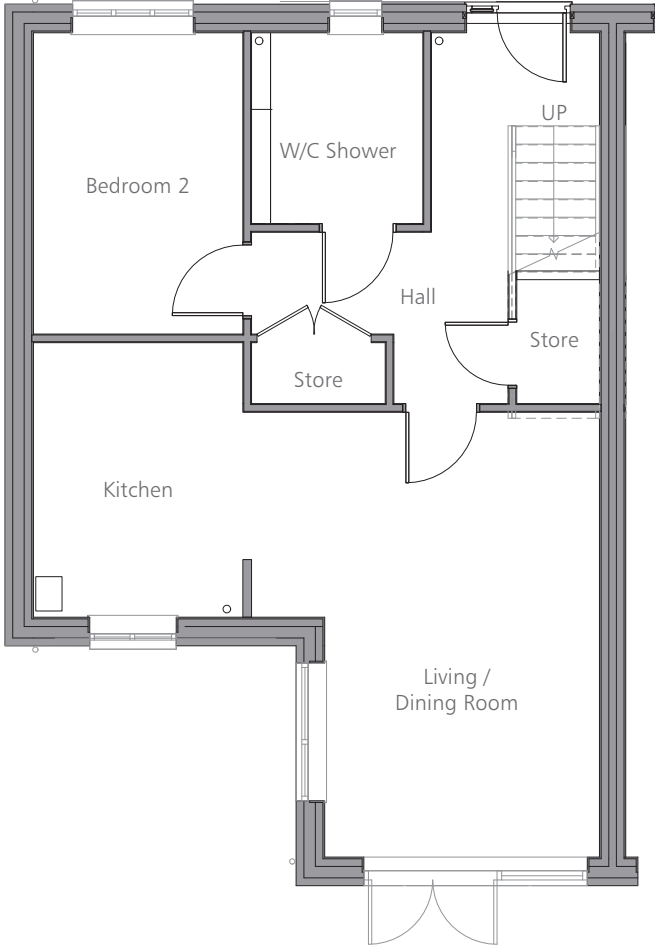

GRADWELL PARK

Typical cottage floorplan

COTTAGE SQUARE FOOTAGE IS: 1312 FT²