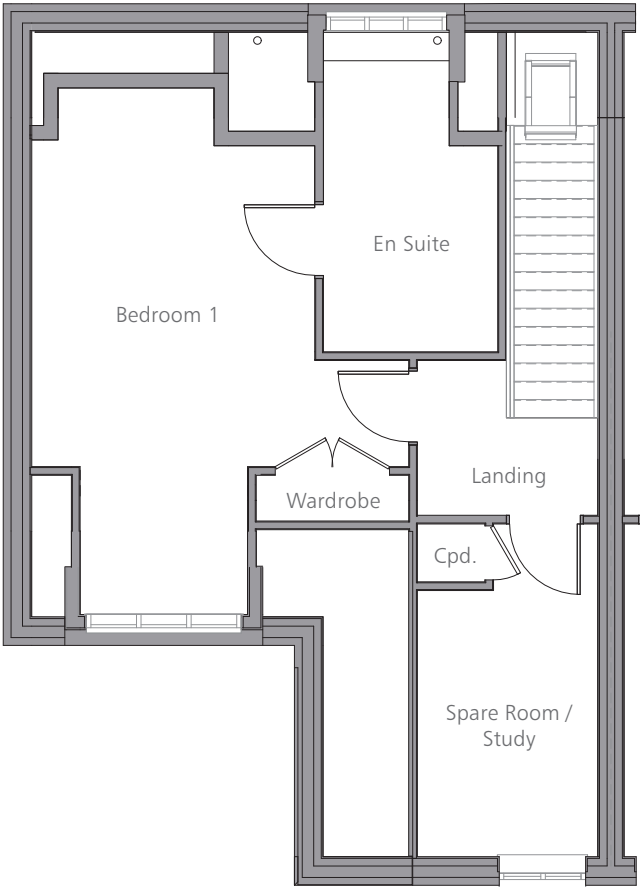

GRADWELL PARK

Typical cottage floorplan

COTTAGE SQUARE FOOTAGE IS: 1312 FT²